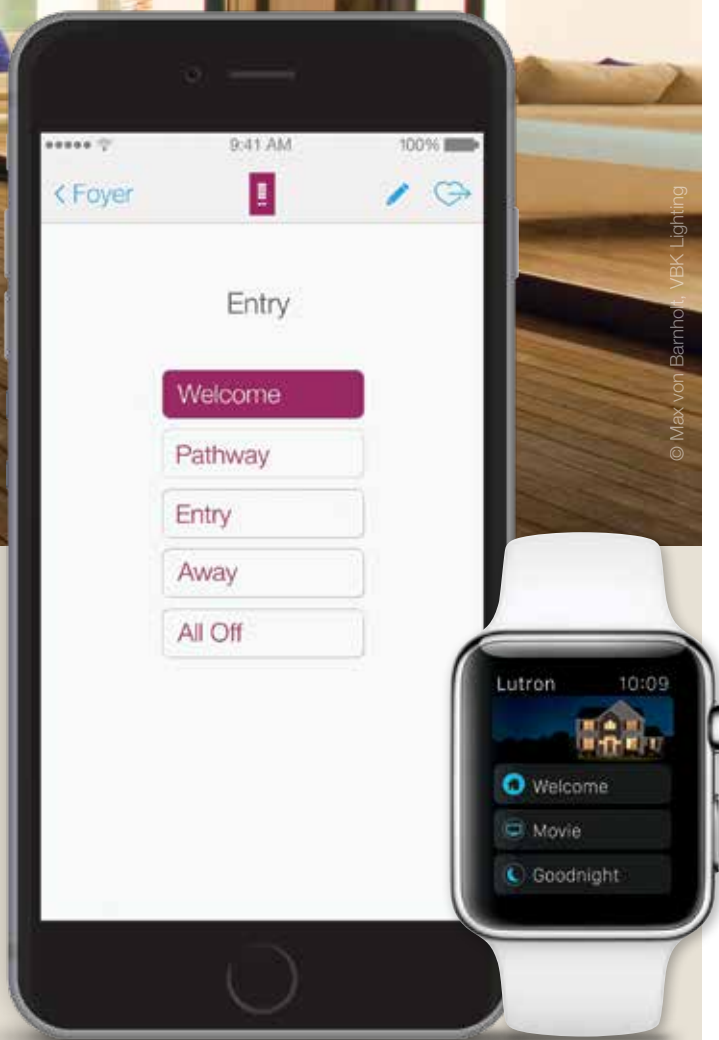

Control from
anywhere

seeTouch keypad* in Mocha Stone
(actual size)

Pleasance is also having control no matter where you are, home or away.

RadioRA 2 and HomeWorks QS systems provide control of lights, shades, ceiling fans, and temperature from wall or tabletop keypads, your mobile device, or from your Apple Watch.

The main benefit of a keypad is that you can create customized “scenes” — predetermined settings for lights, shades, and temperature¹ — that align with the way you use a particular space.

With system control from your mobile device (via the Lutron Connect app) you can adjust lights, shades, and temperature from anywhere in the world. You can also easily edit scenes, as well as create timeclock events, directly in the app.

Smartphone and Apple Watch featuring the Lutron Connect app

¹ Please see page 17 for more information on temperature control.

Apple Watch is a trademark of Apple, Inc.

Added integration

seeTouch tabletop keypad in Midnight
(actual size)