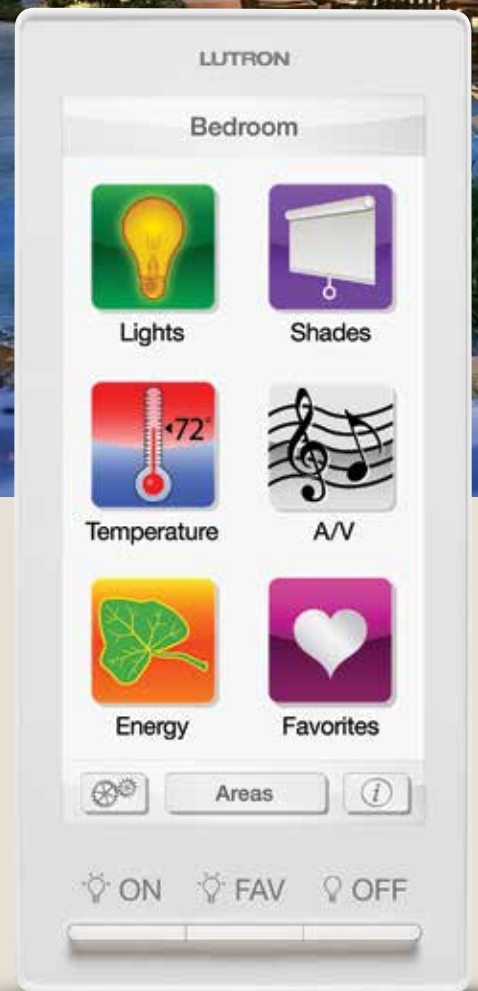

Voice Control

RadioRA 2 and HomeWorks QS systems work with Amazon Alexa, so you don't have to lift a finger to adjust your system. Just tell Alexa to do it for you.

Audio Control

Create just the right mood by adjusting sound, along with the lights, shades, and temperature. Lutron works with any Sonos Home Sound System, so you can play, pause, forward, or skip tracks directly from Pico remotes, Lutron keypads, or the mobile app.

You can even incorporate sound into your favorite scenes to tie lights, shades, temperature, and sound together with one button press.

Security

You can also integrate your Lutron system with a security system from a leading company, such as Alarm.com, ELK, or Honeywell. Doing so gives you the added enhancements of lighting and shade control. If an alarm is triggered, interior lights will turn on, exterior lights will flash, and your shades will raise.

(Your Lutron system also gives you the ability to turn entryway and outdoor lights on from the security of your car—so you never have to come home to a dark home again.)

Security system keypad

Customization