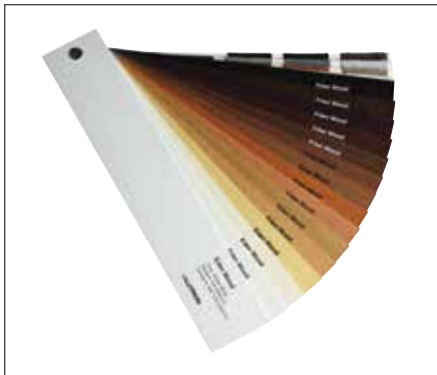

The Lutron Avant Collection

Wood Blinds