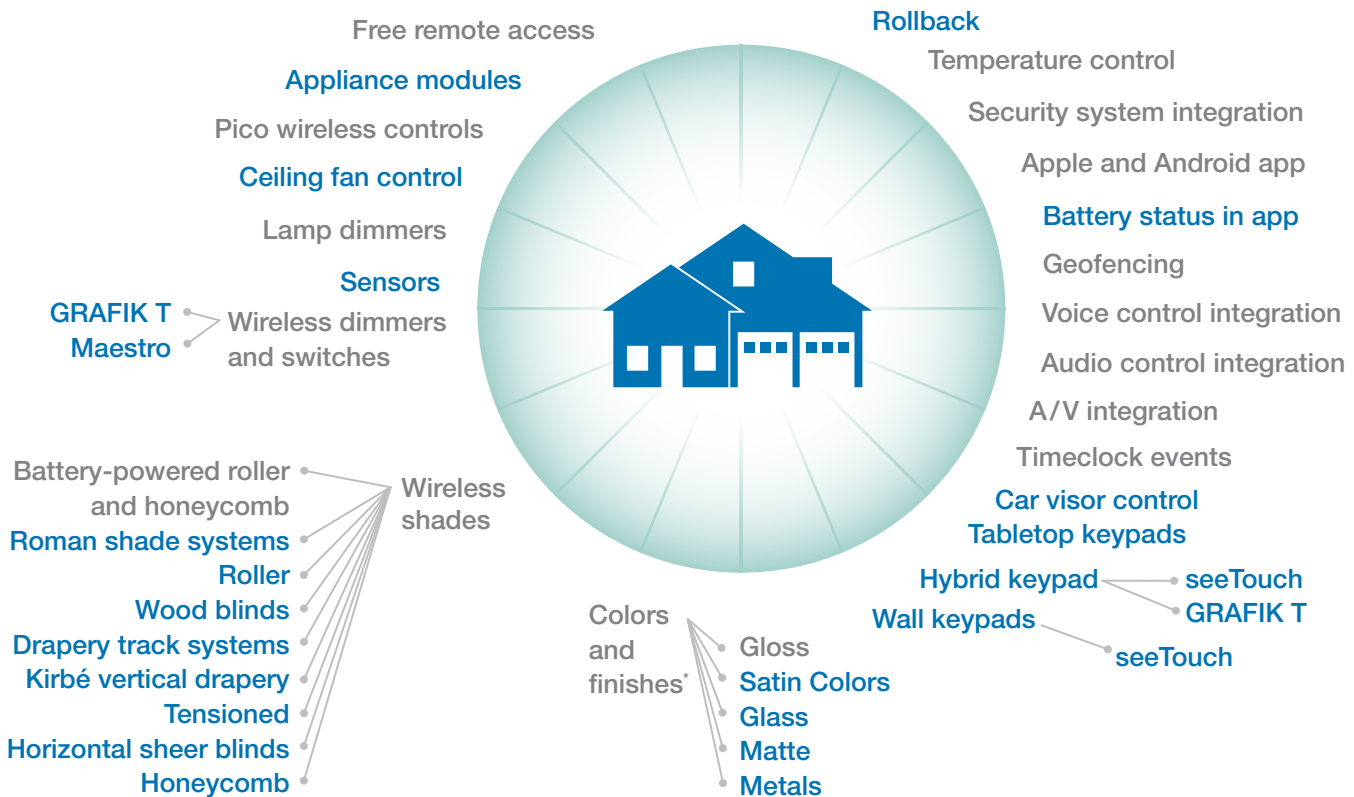

L'ale Sconce

Aliante Demi-sconce

Silvus Sconce

Inflection Sconce

Bringing pleasance to you

We offer three different systems that all provide pleasance, for a solution for any size home. When you add Lutron control and all the benefits it affords, you'll wonder how you ever lived without it.

Caséta Wireless

Caséta Wireless is a wireless mini-system that's ideal when you want individual control in a single room or a smaller home or condominium.

Characteristics

- Perfect for installing in existing rooms; no new wiring required
- C•L technology for controlling dimmable LEDs
- Optional Smart Bridge PRO for remote access with a smart device, as well as security and A/V integration

* Shades and lights are controlled independently of one another.

RadioRA 2

RadioRA 2 is a wireless system that's ideal for coordinated control in a few rooms or a whole home (up to 5,000 square feet).

Characteristics

- Utilizes backlit, custom-engraved keypads
- Controls the full line of Lutron wireless shading styles
- Controls lights, shades, and temperature simultaneously
- Integrates with security and A/V systems