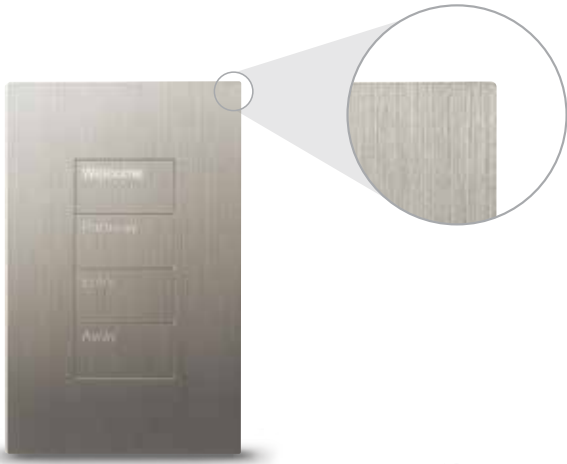

Control styles and colors

Pleasance is being able to complement the look and feel of any room.

New Architectural style*

- Square corners
- Flat front
- Available in Clear White Glass, Clear Black Glass, Architectural matte, and New Architectural metal*
- Families include:
  - Palladiom**
  - GRAFIK T†
  - New Architectural Accessories