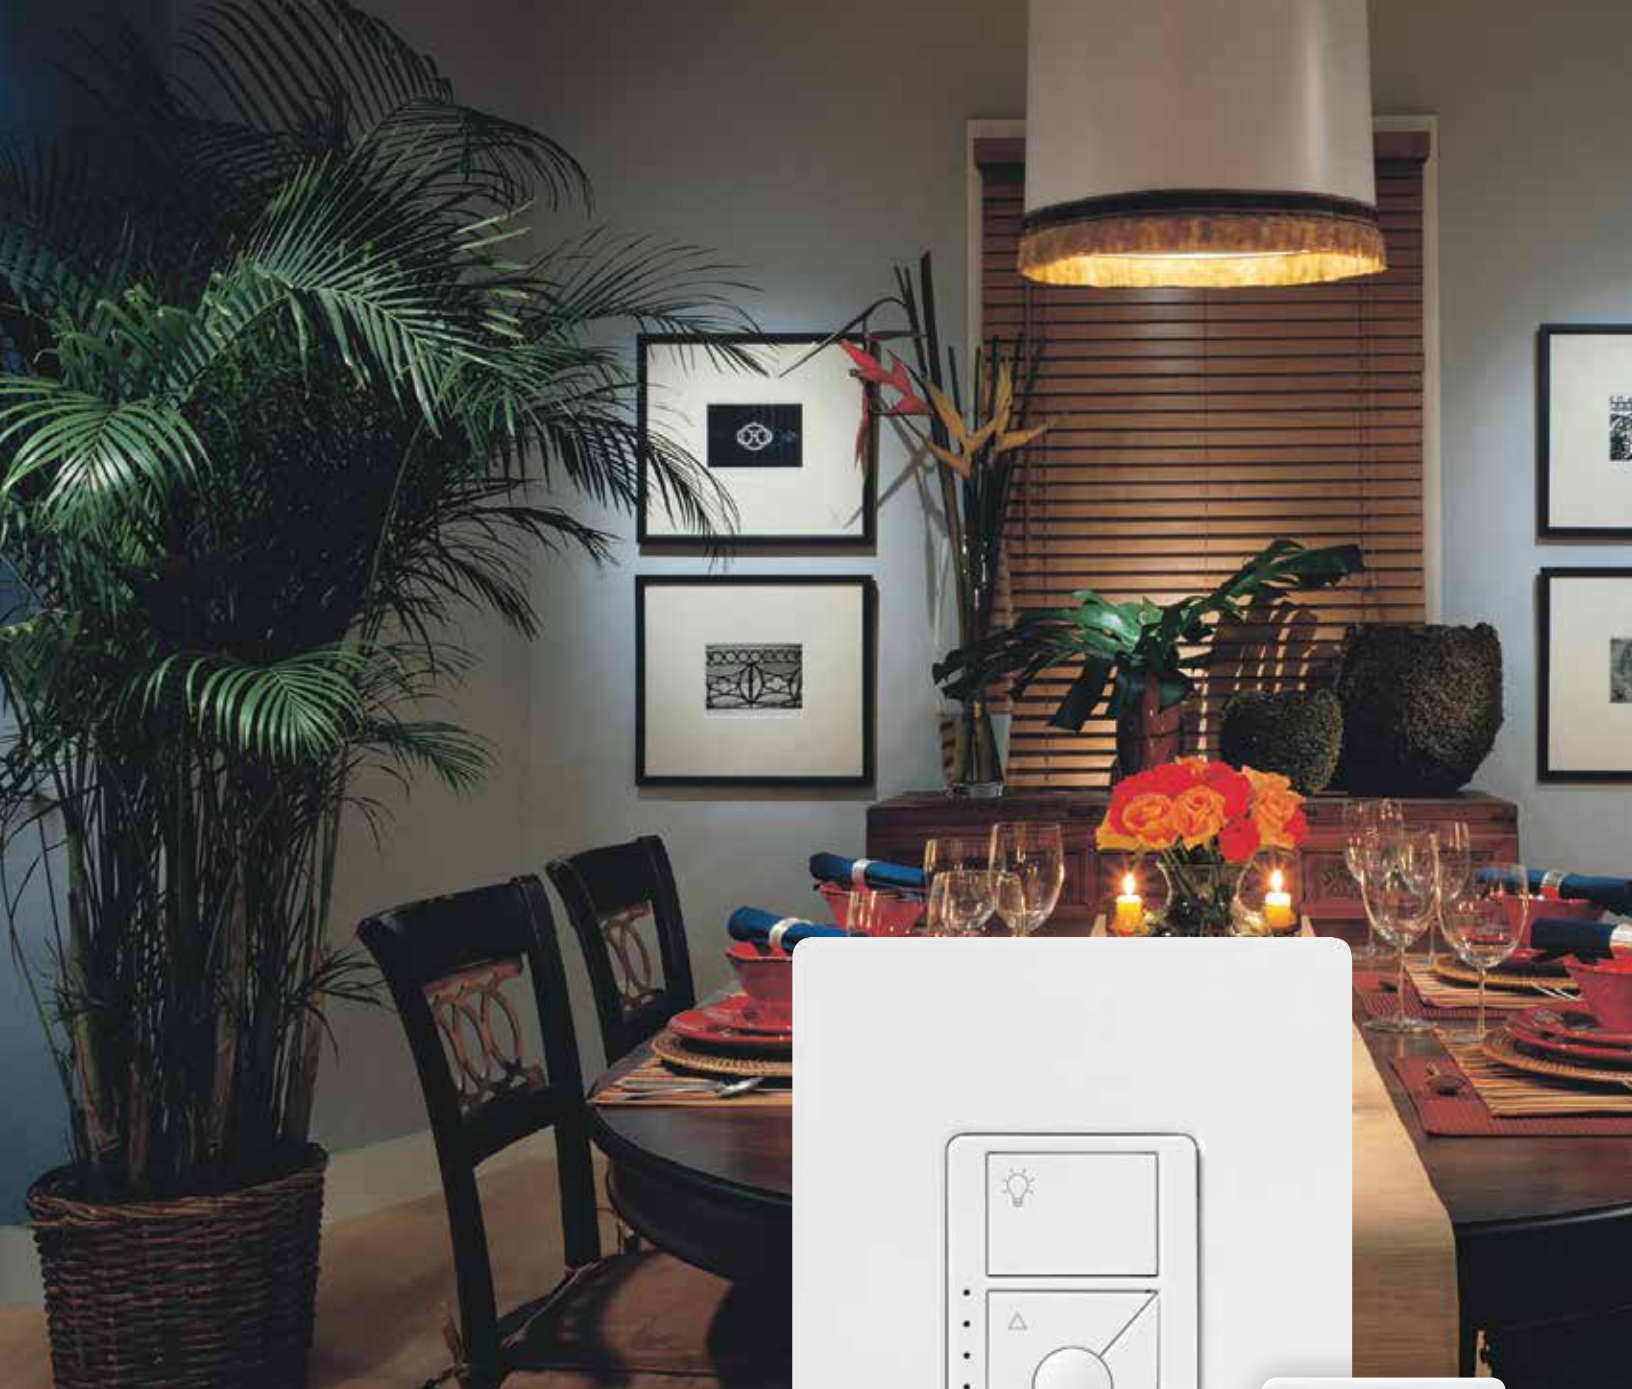

Creating just
the right light

Caséta Wireless in-wall dimmer ELV+ shown in White (actual size)
Pico wireless control shown in White (actual size)

Create pleasure with a simple dimmer.

With a switch you can only turn lights on and off, so you're limited to bright light or no light at all.