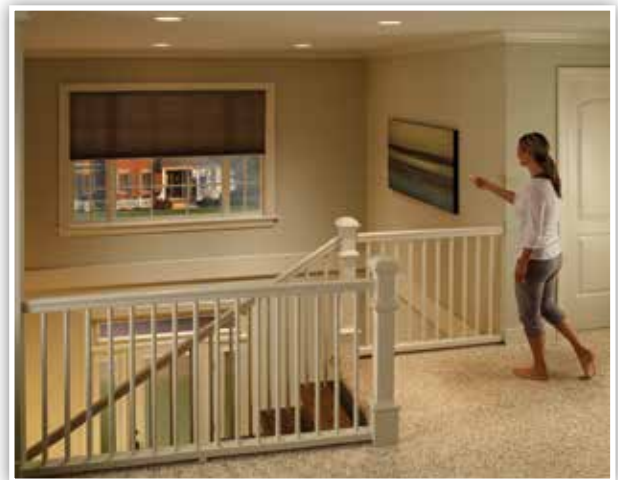

Other styles available

As you can see in the photo above, our shades align perfectly. We offer horizontal sheer blinds, wood blinds, Roman and drapery track systems, Kirbé vertical drapery systems, roller shades, honeycomb shades, and tensioned shades. See page 24 for details.