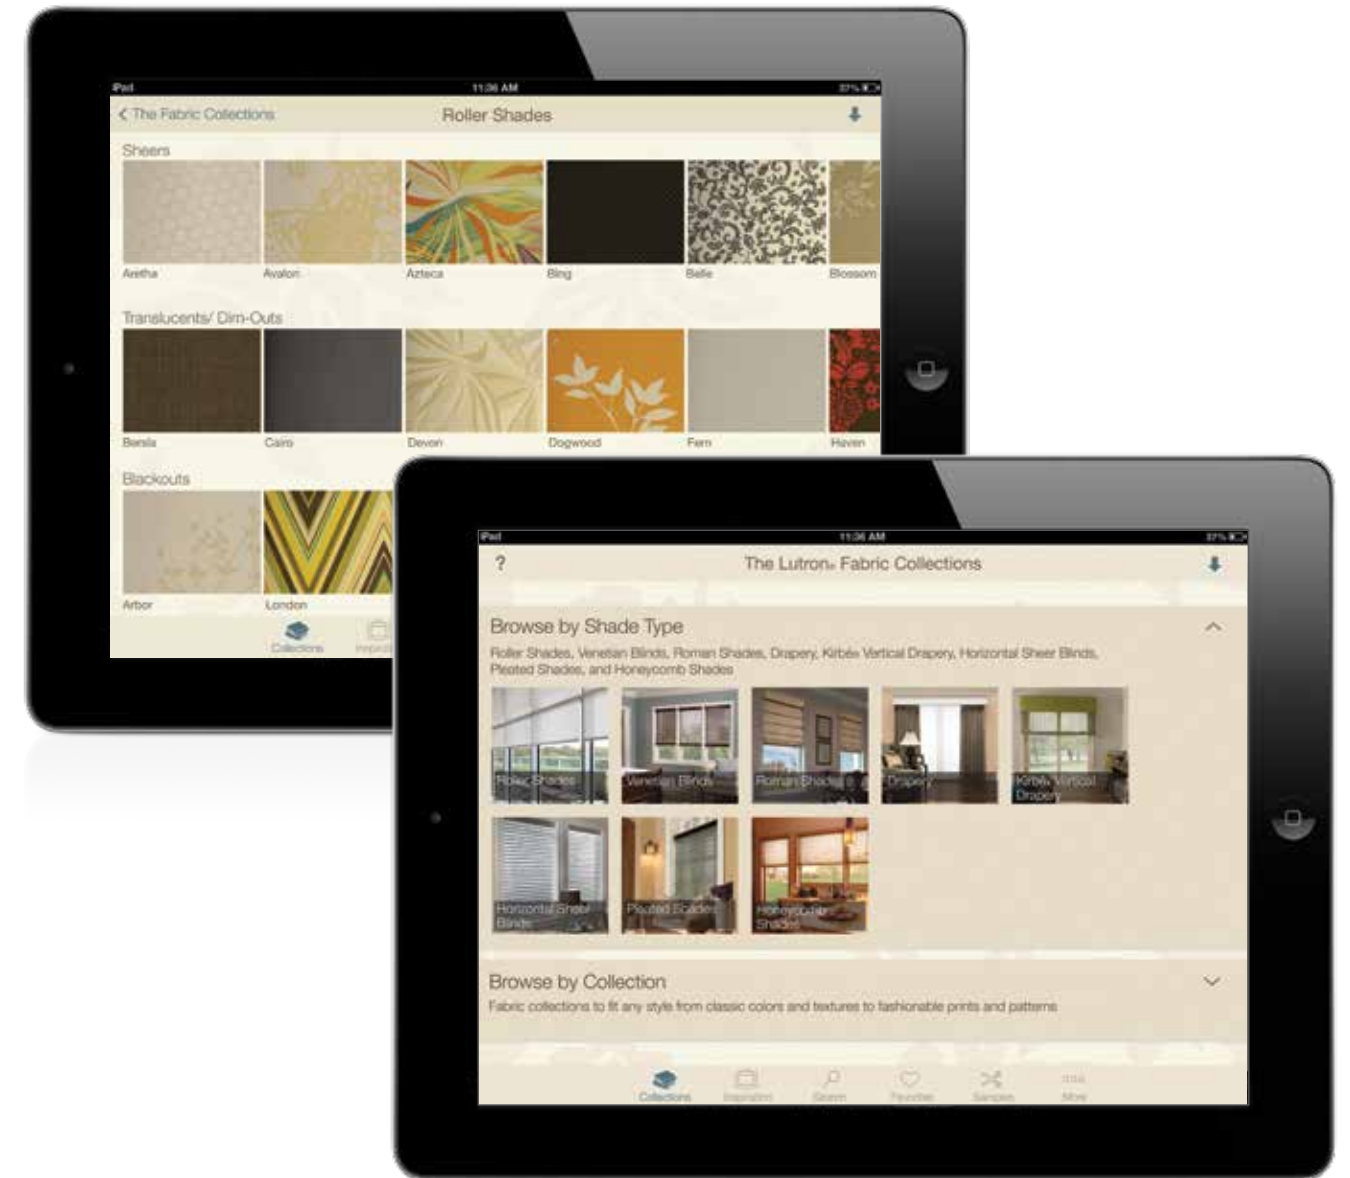

#### The Gallery Collection

The Gallery Collection is an extensive line of fashion fabrics for horizontal sheer blinds, and pleated, roller, and honeycomb shades.

#### The Avant Collection™

A stylish collection of beautiful, sophisticated wood blinds available in a variety of colors and finishes.

#### The Classico™ Collection

This collection of performance fabrics is available for roller, tensioned, and cable-guided shades.

## Lutron Fabric Collections App

Order samples and start shopping today! Download the Lutron Fabric Collections app for your iPad® for free from the App store. Browse fabric collections, application images, or shade types, as well as zoom in on fabric swatches to see greater detail. You can save, print, or email favorites, and order samples straight from your mobile device.