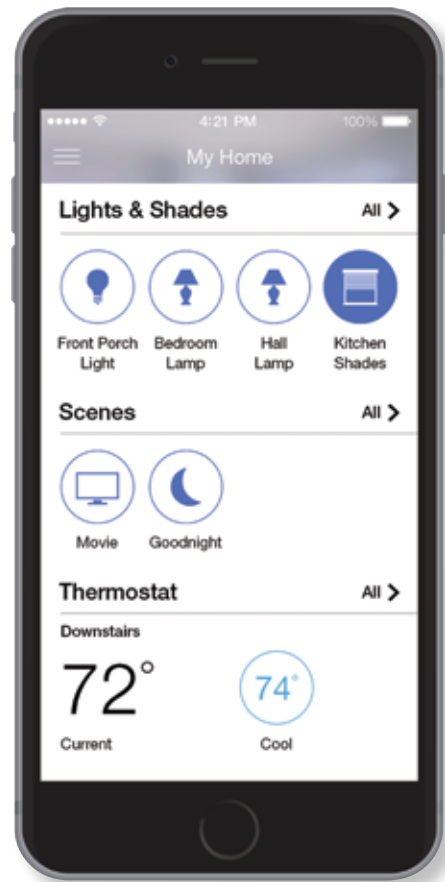

The Nursery

Ensure sweet dreams. Your baby will sleep soundly as shades silently lower, blocking daylight from entering the room and creating an ideal atmosphere for slumber.